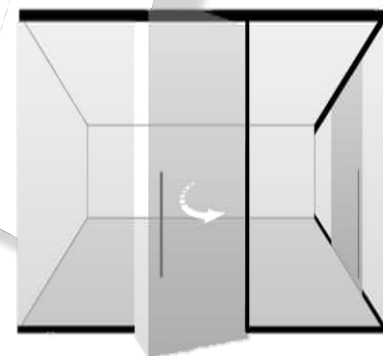

Bathroom Accessories Standard Style

Glass System

Glass doors and walls endow architectural concepts with transparent elegance. Sophisticated patch fittings underline the harmonious symbiosis of functionality and design. A diverse range of hardware options allows the elegant realization of virtually any conceivable toughened glass construction