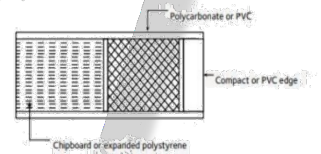

Doors

The construction of a residency or a building requires the highest quality standards. Our company's doors are manufactured for internal or external use and to provide design, privacy and safety.