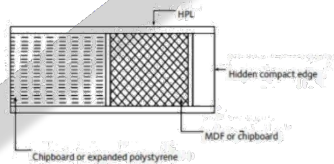

Doors

The construction of a residency or a building requires the highest quality standards. Our company's doors are manufactured for internal or external use and to provide design, privacy and safety.