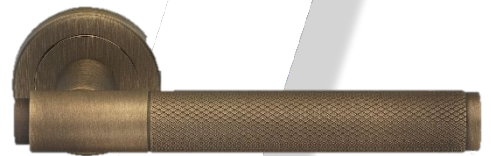

Ironmongery Standard Options