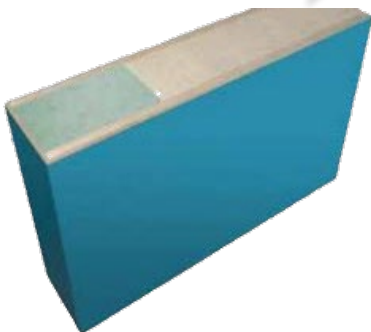

Doors

The construction of a residency or a building requires the highest quality standards. Our company's doors are manufactured for internal or external use and to provide design, privacy and safety.