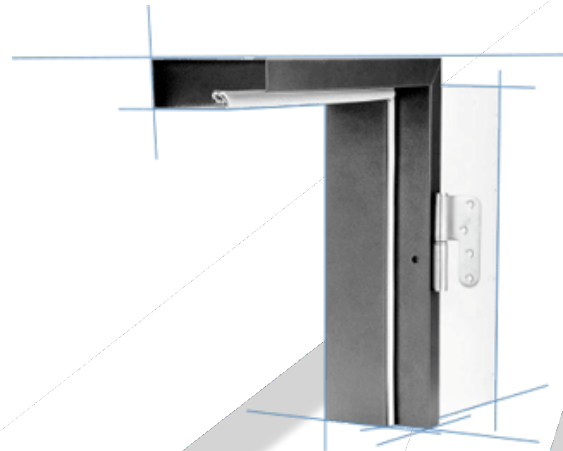

Doors

The construction of a residency or a building requires the highest quality standards. Our company's doors are manufactured for internal or external use and to provide design, privacy and safety.