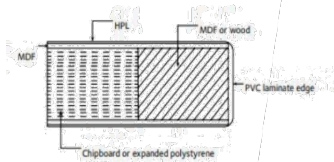

Doors

The construction of a residency or a building requires the highest quality standards. Our company's doors are manufactured for internal or external use and to provide design, privacy and safety.