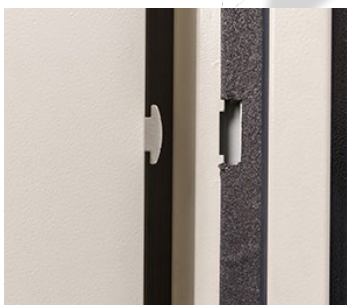

Doors for Basements & Stores

Our company specializes on fire & smoke resistant metal doors for internal and external use. The range of the fire resistance can be from 30 to 120 minutes. All metal doors can be either “E” or “EI”.