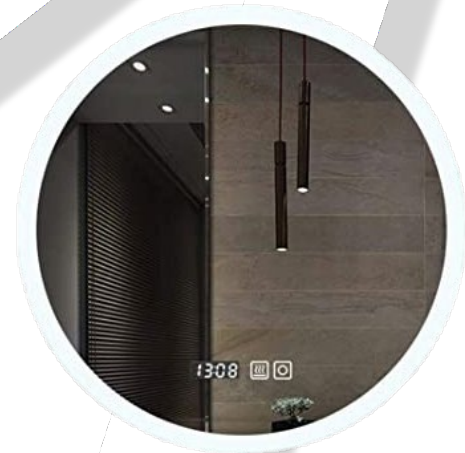

Bathroom Accessories Standard Style