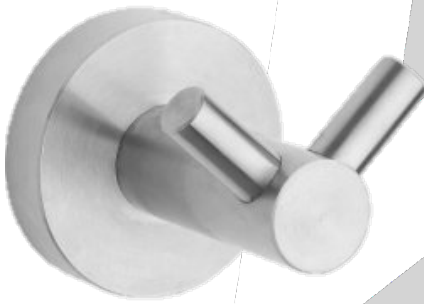

Bathroom Accessories Standard Style