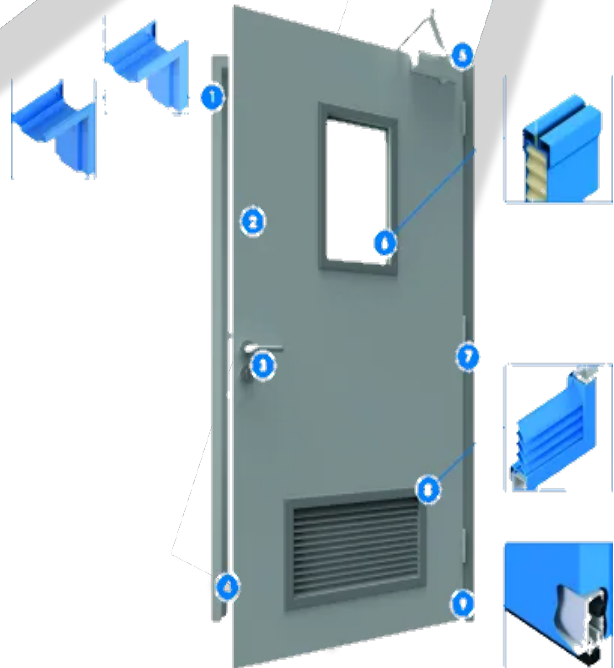

Doors for Basements & Stores

Our company specializes on fire & smoke resistant metal doors for internal and external use. The range of the fire resistance can be from 30 to 120 minutes. All metal doors can be either “E” or “EI”.