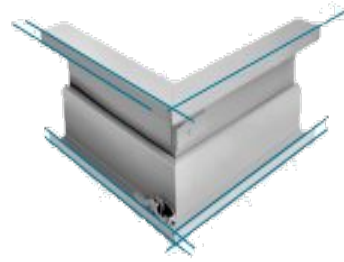

Doors

The construction of a residency or a building requires the highest quality standards. Our company's doors are manufactured for internal or external use and to provide design, privacy and safety.