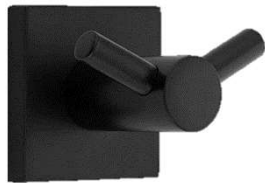

Ref. BA-Noir	Image Double Hook	Finish Matte Black	Technical Details Unit Dimensions: 5.5cmx5cmx5cm Material: Zamak
------------------------	-----------------------------	------------------------------	--

Ref. BA-Noir	Image Towel Holder	Finish Matte Black	Technical Details Unit Dimensions: 63cmx7cmx16cm Material: Zamak
------------------------	------------------------------	------------------------------	--

Ref. BA-Noir	Image Paper Dispenser	Finish Matte Black	Technical Details Unit Dimensions: 14cmx7cmx14cm Material: Zamak
------------------------	---------------------------------	------------------------------	--

Ref. BA-Noir	Image Brush Holder	Finish Matte Black	Technical Details Unit Dimensions: 8cmx8cmx38cm
------------------------	------------------------------	------------------------------	---

Ref.	Image	Finish	Technical Details
------	-------	--------	-------------------