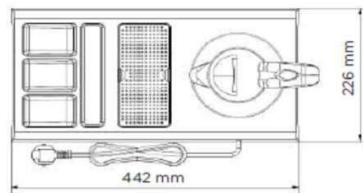

Ref.	Image	Finish	Technical Details
AE005080	Hospitality Tray Set	Black White	<b>Construction:</b> Fire resistant ABS Set of 3 trays

**Warranty:** 1 year

S-08032	Hospitality Tray		<b>Power:</b> 1350W <b>Capacity:</b> 1.2 litres <b>Kettle material:</b> Stainless steel and Black polypropylene <b>Tray material:</b> Black ABS
---------	------------------	--	--

Ref.	Image	Finish	Technical Details
C-60164	<p style="text-align: center;"><b>Hospitality Tray</b></p>  	Black Warm grey	<b>Material:</b> PU-Leather <b>Details:</b> On top space for water kettle and mugs, In drawer space for teabags and (sugar) sticks <b>Size:</b> 300x200x50

C-60160	<p style="text-align: center;"><b>Welcome Tray Small</b></p> 	Black Beige	<b>PU-Leather</b> <b>Power:</b> 900-1350W <b>Voltage:</b> 220V/240V <b>Frequency:</b> 50/60hz <b>Power Cable:</b> 0.75 meters <b>Capacity:</b> 0.6 litre-0.8 litre
---------	--	----------------	---