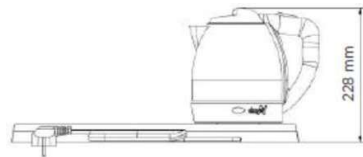

Ref.	Image	Finish	Technical Details
AE005447	Premier Cordless Jug Kettle	Polished Chrome Black	<b>Power:</b> 1850-2200W <b>Voltage:</b> 220V/240V <b>Frequency:</b> 50/60hz <b>Power Cable:</b> 0.68 meters <b>Materials:</b> Stainless Steel/ABS GP22 <b>Capacity:</b> 1 litre
			<b>Warranty:</b> 1 year
AE005500	Premier Cordless Jug Kettle	Brilliant White	<b>Power:</b> 1850-2200W <b>Voltage:</b> 220V/240V <b>Frequency:</b> 50/60hz <b>Power Cable:</b> 0.68 meters <b>Materials:</b> Stainless Steel/ABS GP22 <b>Capacity:</b> 1 litre
			<b>Warranty:</b> 1 year
C-76000	Water Kettle	Black White Stainless Steel	<b>Power:</b> 900-1350W <b>Voltage:</b> 220V/240V <b>Frequency:</b> 50/60hz <b>Power Cable:</b> 0.75 meters <b>Materials:</b> Stainless Steel <b>Capacity:</b> 0.6 litre-0.8 litre
			

Ref.	Image	Finish	Technical Details
AE005080	Hospitality Tray Set	Black White	<b>Construction:</b> Fire resistant ABS Set of 3 trays

**Warranty:** 1 year

S-08032	Hospitality Tray		<b>Power:</b> 1350W <b>Capacity:</b> 1.2 litres <b>Kettle material:</b> Stainless steel and Black polypropylene <b>Tray material:</b> Black ABS
---------	------------------	--	--

Ref.	Image	Finish	Technical Details
C-60164	<p style="text-align: center;"><b>Hospitality Tray</b></p>  	Black Warm grey	<b>Material:</b> PU-Leather <b>Details:</b> On top space for water kettle and mugs, In drawer space for teabags and (sugar) sticks <b>Size:</b> 300x200x50

C-60160	<p style="text-align: center;"><b>Welcome Tray Small</b></p> 	Black Beige	<b>PU-Leather</b> <b>Power:</b> 900-1350W <b>Voltage:</b> 220V/240V <b>Frequency:</b> 50/60hz <b>Power Cable:</b> 0.75 meters <b>Capacity:</b> 0.6 litre-0.8 litre
---------	--	----------------	---