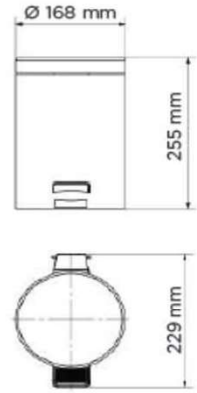

Ref.	Image	Finish	Technical Details
------	-------	--------	-------------------

S-05037

Pedal Bin

Material: Stainless Steel
 Satin SS Pedal Bin
 White Epoxy Plastic interior container
 Polished SS with handle
 Black Epoxy **Capacity:** 3 liters

S- 07039
 S- 07040
 S- 07041
 S- 07042

Pedal Bin

Material: Stainless Steel
 Satin SS Pedal Bin and soft closing lid
 White Plastic interior container with.
 Polished SS handle
 Matte Black **Capacity:** 5 liters