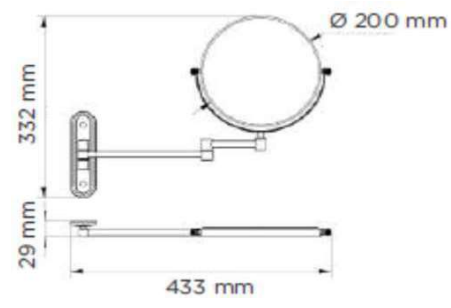

Ref.	Image	Finish	Technical Details
B-080-63-10	Magnifying Mirror	Polished	Material: Inox Magnification: *3

S-05092	Round Mirror	Polished Chrome	Material: Brass Magnification: *3 with light on arm
---------	--------------	--------------------	--

Ref.	Image	Finish	Technical Details
S-05122	Round Mirror	Polished	Material: Brass Magnification: *3 on arm

S-05163	Square Mirror	Polished Chrome	Material: Brass Magnification: *3 on arm
---------	---------------	--------------------	---