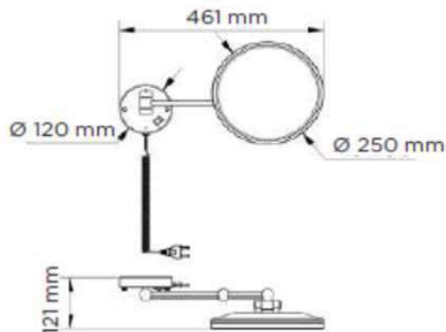

Ref.	Image	Finish	Technical Details
B-080-63-10	Magnifying Mirror	Polished	Material: Inox Magnification: *3

S-05092	Round Mirror	Polished Chrome	Material: Brass Magnification: *3 with light on arm
---------	--------------	--------------------	--

Ref.	Image	Finish	Technical Details
S-05122	Round Mirror	Polished	Material: Brass Magnification: *3 on arm

S-05163	Square Mirror	Polished Chrome	Material: Brass Magnification: *3 on arm
---------	---------------	--------------------	---