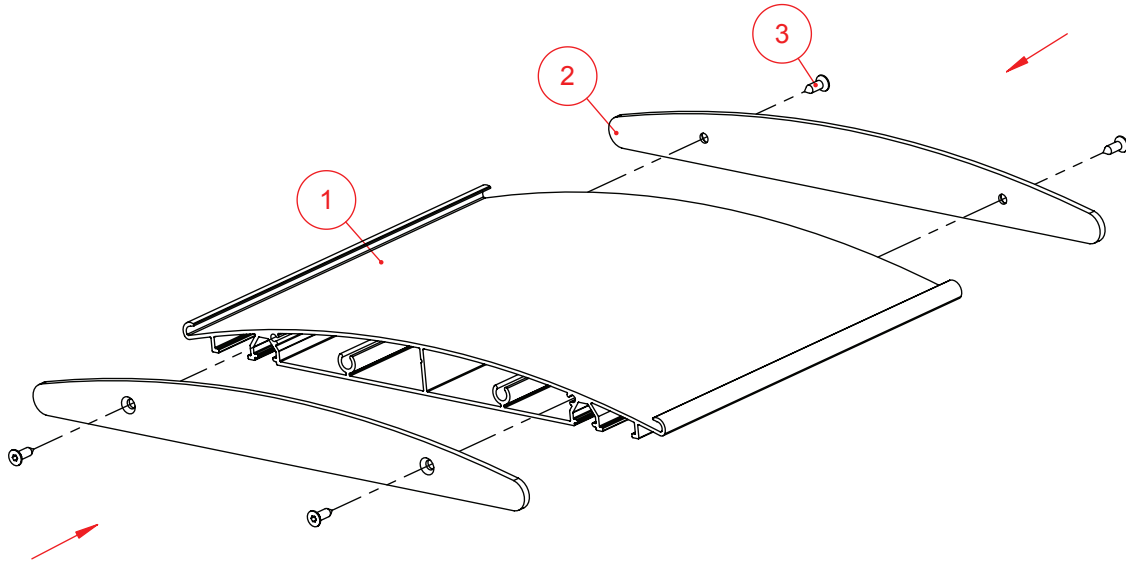

Assembly Instructions - Vista series, Portrait / Landscape style

Step A