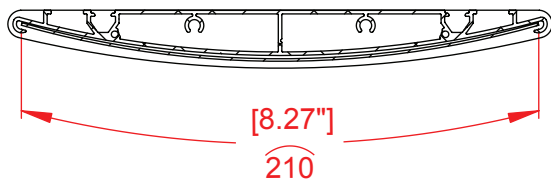

### **Dimensions:**

Vista sign frames are offered in 24 different widths:

0.62", 1.41", 2.28", 3.07", 3.84", 4.65", 5.82", 7.8", 8.27", 8.5", 11", 11.69", 14", 15.59", 17", 19.59", 22", 23.46"

(V16, V40, V60, V80, V100, V120, V150, V200, VA4, V-Letter, V11, V300, V14, V400, V17, V500, V22, V600, V700, V800, V900, V1000, V1100, V1200 (mm))

Length: 1.5"-118" (40 mm – 3000 mm)

Custom lengths are available.

Vista Light series, Portrait / gughjkhklLandscape style

Front view

Side view

Top view

Section A-A

**Visible insert- 205mm**

Isometric view

Product Families Wall Frames  
 Model Wall Frame VA4 x 150- Portrait  
 Catalog P/N WFP60

Designer: Shlomit Madar

Date: 2/7/2010

Measurements in millimeters. Measurements have been rounded upwards to the near decimal point.