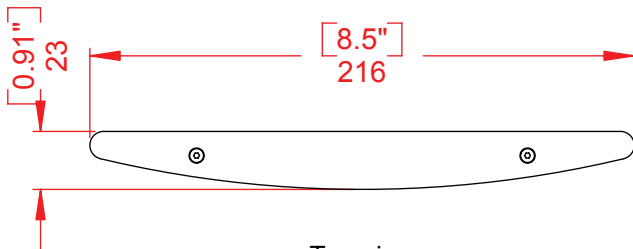

### **Dimensions:**

Vista sign frames are offered in 24 different widths:

0.62", 1.41", 2.28", 3.07", 3.84", 4.65", 5.82", 7.8", 8.27", 8.5", 11", 11.69", 14", 15.59", 17", 19.59", 22", 23.46"

(V16, V40, V60, V80, V100, V120, V150, V200, VA4, V-Letter, V11, V300, V14, V400, V17, V500, V22, V600, V700, V800, V900, V1000, V1100, V1200 (mm))

Length: 1.5"-118" (40 mm – 3000 mm)

Custom lengths are available.

Vista Light series, Portrait / gughjkhklLandscape style

Front view

Side view

Top view

Section A-A

**Visible insert- 205mm**

Isometric view

Product Families Wall Frames  
 Model Wall Frame VA4 x 150- Portrait  
 Catalog P/N WFP60

Designer: Shlomit Madar

Date: 2/7/2010

Measurements in millimeters. Measurements have been rounded upwards to the near decimal point.