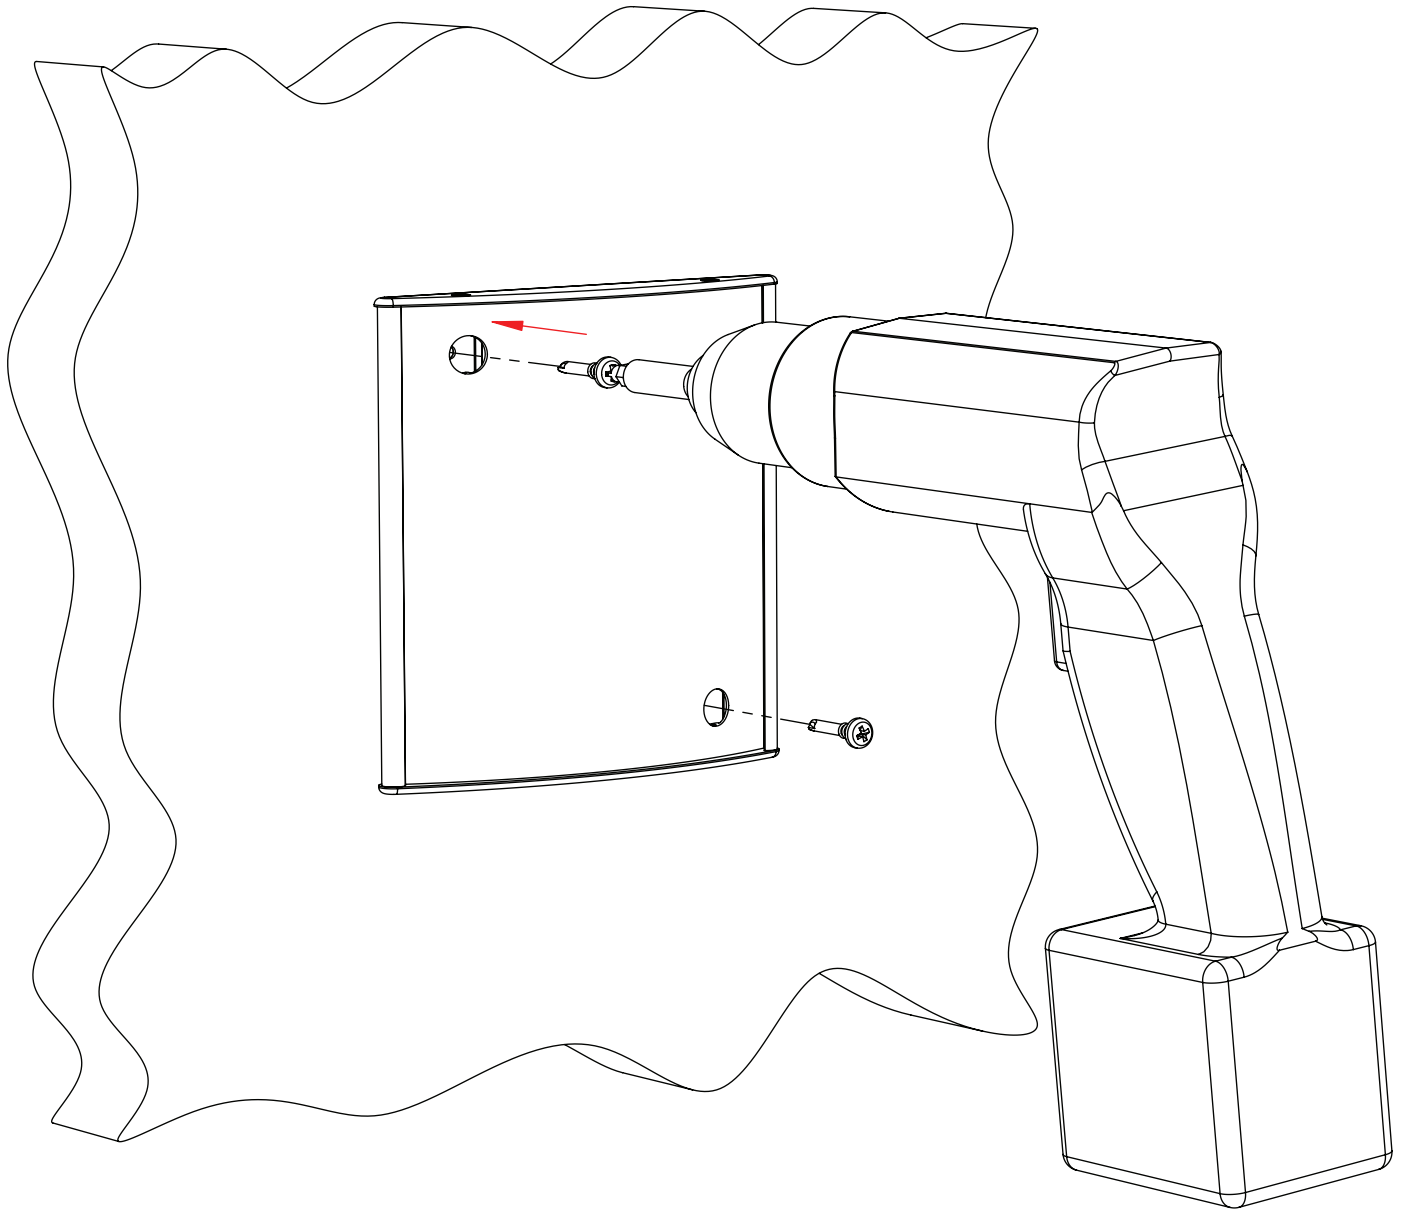

Step C

Project

Wall Frame- Installation instruction

Designer: S.M.

Model

Bolts to wall

Date: 7/28/2011

Part Number

Material

Scale:

Measurements in millimeters
Do not scale drawing

Proprietary and confidential: The information contained in this drawing is the sole property of Vista System Limited. Any reproduction; copying; distribution or any other use in part or as a whole without the written permission of Vista System Limited is prohibited. This ban includes any use by any third party that did not receive this information from Vista System Limited.