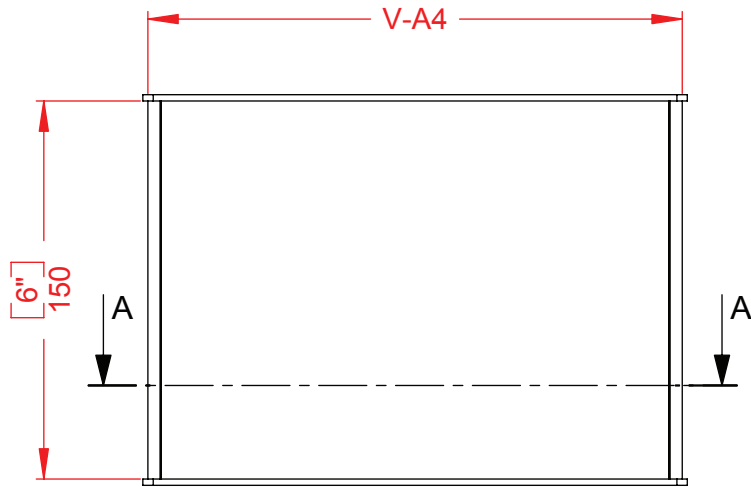

### **Dimensions:**

Vista sign frames are offered in 24 different widths:

0.62", 1.41", 2.28", 3.07", 3.84", 4.65", 5.82", 7.8", 8.27", 8.5", 11", 11.69", 14", 15.59", 17", 19.59", 22", 23.46"

(V16, V40, V60, V80, V100, V120, V150, V200, VA4, V-Letter, V11, V300, V14, V400, V17, V500, V22, V600, V700, V800, V900, V1000, V1100, V1200 (mm))

Length: 1.5"-118" (40 mm – 3000 mm)

Custom lengths are available.

Vista Light series, Portrait / gughjkhklLandscape style

Front view

Side view

Top view

Section A-A

**Visible insert- 205mm**

Isometric view

Product Families Wall Frames  
 Model Wall Frame VA4 x 150- Portrait  
 Catalog P/N WFP60

Designer: Shlomit Madar

Date: 2/7/2010

Measurements in millimeters. Measurements have been rounded upwards to the near decimal point.