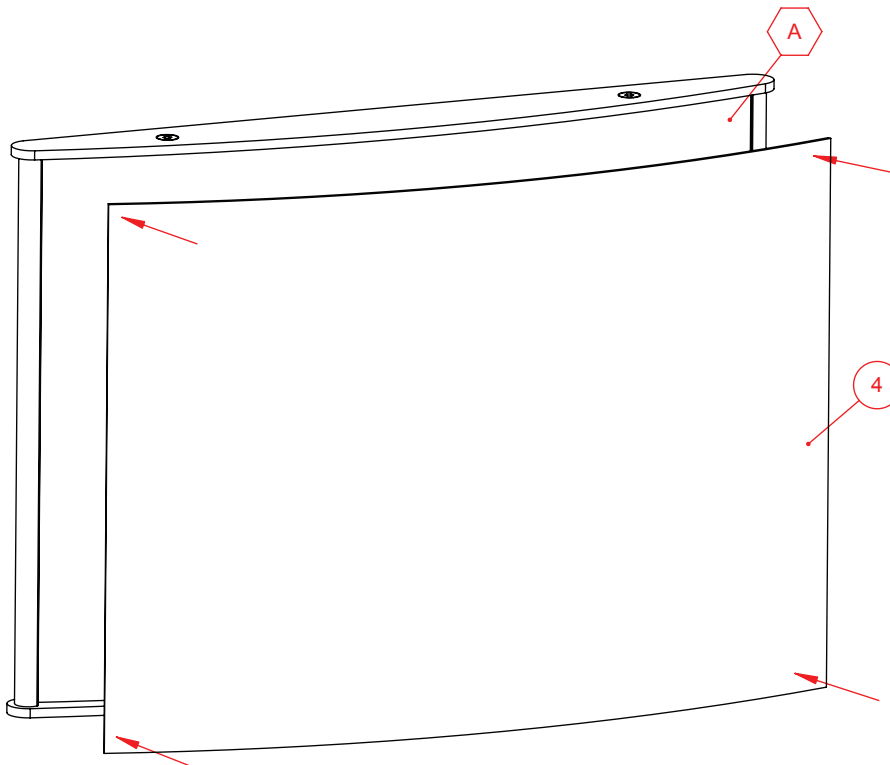

Step B

ITEM NO.	PART NUMBER	QTY.
1	VA4 x 150 (6")	1
2	MECA4	2
3	TS438	4
A	Step A	1
4	CCA4 x 150 (6")	1

Product Families Wall Frames
Model Wall Frame VA4 x 150- Portrait
Ctalog P/N WFP60

Designer: Shlomit Madar

Date: 2/10/2010

Measurements in millimeters. Measurements have been rounded upwards to the near decimal point.

Proprietary and confidential: The information contained in this drawing is the sole property of Techsign advanced sign systems LTD (manufacturer of Vista system). Any reproduction; copying; distribution or any other use in part or as a whole without the written permission of Techsign is prohibited. This ban includes any use by any third party that did not receive this information from Techsign advanced sign systems LTD.