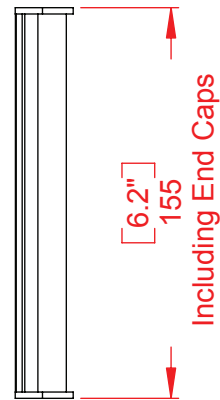

### **Dimensions:**

Vista sign frames are offered in 24 different widths:

0.62", 1.41", 2.28", 3.07", 3.84", 4.65", 5.82", 7.8", 8.27", 8.5", 11", 11.69", 14", 15.59", 17", 19.59", 22", 23.46"

(V16, V40, V60, V80, V100, V120, V150, V200, VA4, V-Letter, V11, V300, V14, V400, V17, V500, V22, V600, V700, V800, V900, V1000, V1100, V1200 (mm))

Length: 1.5"-118" (40 mm – 3000 mm)

Custom lengths are available.

Vista Light series, Portrait / gughjkhklLandscape style

Front view

Side view

Top view

Section A-A

**Visible insert- 205mm**

Isometric view

Product Families Wall Frames  
 Model Wall Frame VA4 x 150- Portrait  
 Catalog P/N WFP60

Designer: Shlomit Madar

Date: 2/7/2010

Measurements in millimeters. Measurements have been rounded upwards to the near decimal point.